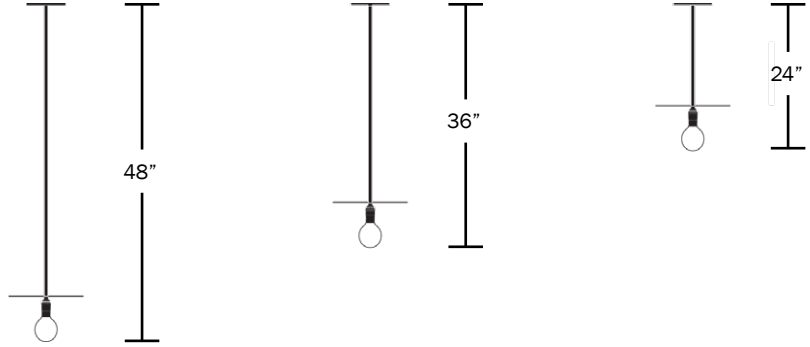

WORKSTEAD

BRASS PENDANT

WORKSTEAD

BRASS PENDANT

hardwired

Description

This elemental pendant comes in an all-black finish. A joint allows 90 degrees of rotation. The dimension of the rod can be customized at three standard lengths, with further customization available upon request.

Materials

Hewn and cast brass

Dimensions

Small - 24"
Medium - 36"
Large - 48"
Disc - 10" dia.

Weight

4 lbs

Lamp

60 Watt Max
6W Dimmable LED bulb included
540 Lumens
50 Watt Equivalent
2700K Color Temperature
Bulb Life 30,000 Hours
110/120V, E26
220/240, E27
UL / CE Approved