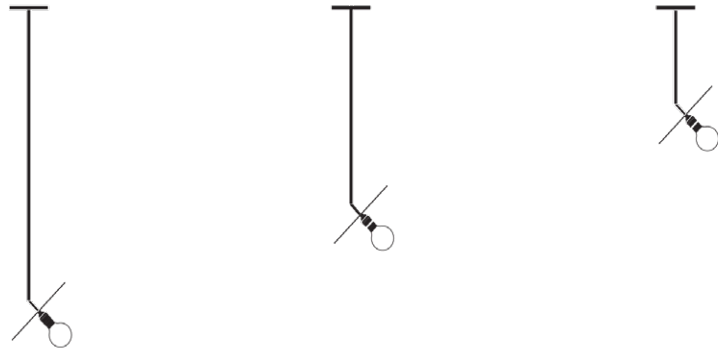

WORKSTEAD

BRASS PENDANT

WORKSTEAD

BRASS PENDANT

hardwired

Description

This elemental pendant comes in an all-black finish. A joint allows 90 degrees of rotation. The dimension of the rod can be customized at three standard lengths, with further customization available upon request.

Materials

Hewn and cast brass

Dimensions

Small - 24"
Medium - 36"
Large - 48"
Disc - 10" dia.

Weight

4 lbs

Lamp

60 Watt Max
6W Dimmable LED bulb included
540 Lumens
50 Watt Equivalent
2700K Color Temperature
Bulb Life 30,000 Hours
110/120V, E26
220/240, E27
UL / CE Approved