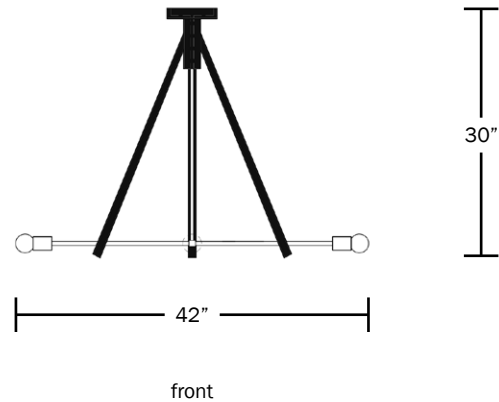

WORKSTEAD

LODGE CHANDELIER THREE

hardwired

Description

The Lodge Chandelier Two utilizes a series of structural wooden frames to support a delicate structure for light.

The play between wood and metal emphasizes the counterpoint between structure and network.

Materials

Natural Oak
Oxidized Oak
Bone White
Yellow
Gray
Hewn Brass
Blackened Steel

Dimensions

Standard Drop - 30"
Standard Width - 42"
Custom Dimensions Available

Weight

15 lbs

Lamp

25 Watt Max
5W Dimmable LED Bulb Included
325 Lumens
40 Watt Equivalent
2700K Color Temperature
Bulb Life 30,000 Hours
110/120V, E12
220/240V, E14
UL / CE Approved