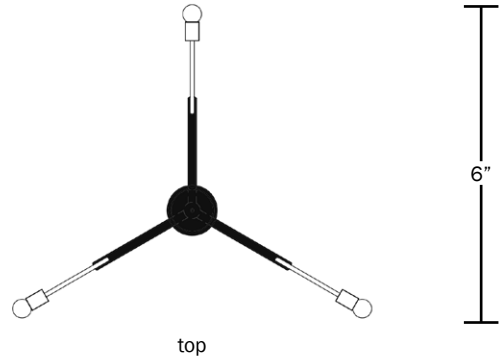

WORKSTEAD

LODGE CHANDELIER THREE

hardwired

Description

The Lodge Chandelier Two utilizes a series of structural wooden frames to support a delicate structure for light.

The play between wood and metal emphasizes the counterpoint between structure and network.

Materials

Natural Oak
Oxidized Oak
Bone White
Yellow
Gray
Hewn Brass
Blackened Steel

Dimensions

Standard Drop - 30"
Standard Width - 42"
Custom Dimensions Available

Weight

15 lbs

Lamp

25 Watt Max
5W Dimmable LED Bulb Included
325 Lumens
40 Watt Equivalent
2700K Color Temperature
Bulb Life 30,000 Hours
110/120V, E12
220/240V, E14
UL / CE Approved