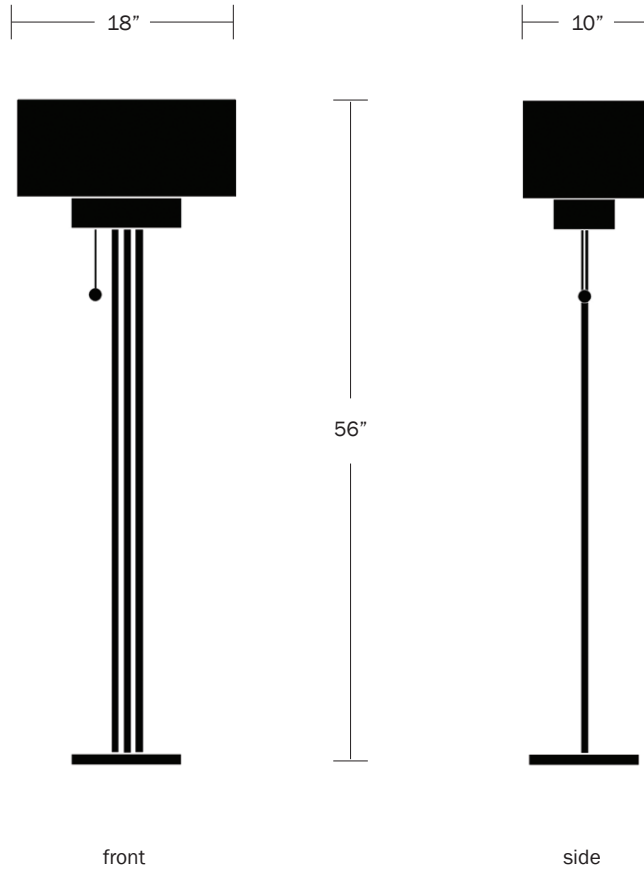

WORKSTEAD

BLOCK FLOOR LAMP
brushed nickel

WORKSTEAD

BLOCK FLOOR LAMP

plug-in

Description

The BLOCK FLOOR LAMP incorporates a sequence of interlocking cubist forms to create a relief-like composition. BLOCK maintains a rigorous orthogonal geometry, while emitting a delicate luminosity. Suitable for use as accent lighting in residential and hospitality settings.

Finish Options

Hewn Brass
Brushed Nickel
Industrial Black

Dimensions

Overall Height - 56"
Width - 18"
Depth - 10"
Pull Chain - 6"

Weight

20 lbs

Lamp

60 Watt Incandescent Max Per Socket
(2) 5W Dimmable LED Bulb Included
2" Diameter with Porcelain Finish
650 Lumens
40 Watt Equivalent
2700K Color Temperature
Bulb Life 30,000 Hours
110/120V, E12
220/240V, E14
UL/CE Listed
Damp Rated Upon Request