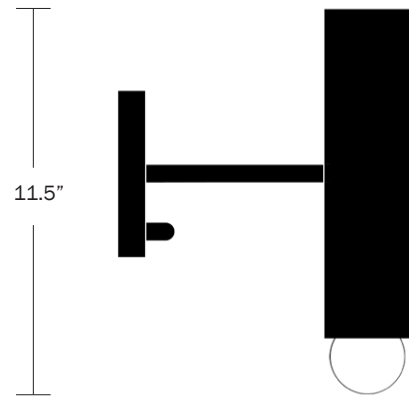

Finish Options

- Natural Oak
- Oxidized Oak
- Painted White
- Painted Yellow
- Painted Gray
- Hewn Brass
- Hand Finished Bronze

Dimensions

- Cylinder Height - 10"
- Overall Height - 11.5"
- Cylinder Diameter - 2.5"
- Canopy Diameter - 5"

Weight

8 lbs

Lamp

- 25 Watt Incandescent Max
- 5W Dimmable LED Bulb Included
- 2" Diameter With Porcelain Finish
- 40 Watt Equivalent
- 325 Lumens
- 2700K Color Temperature
- Bulb Life 30,000 Hours
- 110/120V, E12
- 220/240V, E14
- UL/CE Listed
- Damp Rated Upon Request

2.5"

8"

front

side

WORKSTEAD