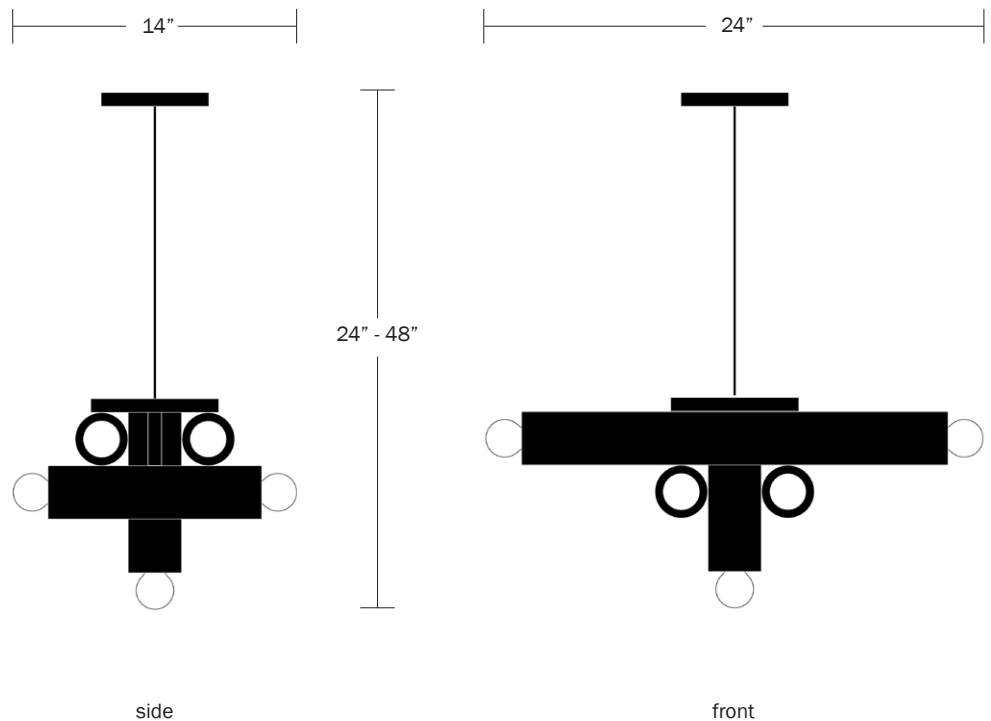

WORKSTEAD

hieroglyph pendant

WORKSTEAD

HIEROGLYPH PENDANT

Description

The HIEROGLYPH PENDANT is composed of nested wood cylinders - the foundational elements of our popular and versatile LODGE collection. The 9-bulb fixture makes a striking luminous statement, referencing essential abstract forms of the De Stijl movement, as well as the figurative language from which it takes its name. Available with a cloth-covered cord or fixed metal rod in three standard overall heights. Custom heights available. Made in the USA. UL Listed. Damp Rated upon request.

Finish Options

- Natural Oak
- Oxidized Oak
- Painted White
- Painted Gray
- Painted Yellow
- Hewn Brass
- Hand Finished Bronze
- Brushed Nickel
- Nude Cloth Cord
- Black Cloth Cord

Dimensions

- Cord Option - 10'
- Cord Diameter - 1/4"
- Rod Option - Small - 24"
- Medium - 36"
- Large - 48"
- Rod Diameter - 1/2"
- Fixture Depth - 10"
- Width - 14"
- Length - 24"
- Canopy Diameter - 5"
- Custom Heights Available

Weight

20 lbs

Lamp

- 25 Watt Incandescent Max Per Socket
- 5W Dimmable LED Bulbs Included
- 2" Diameter With Porcelain Finish
- 40 Watt Equivalent
- 2,475 Total Lumens
- 2700K Color Temperature
- Bulb Life 30,000 Hours
- 110/120V, E12
- 220/240V, E14
- UL/CE Listed
- Damp Rated Upon Request