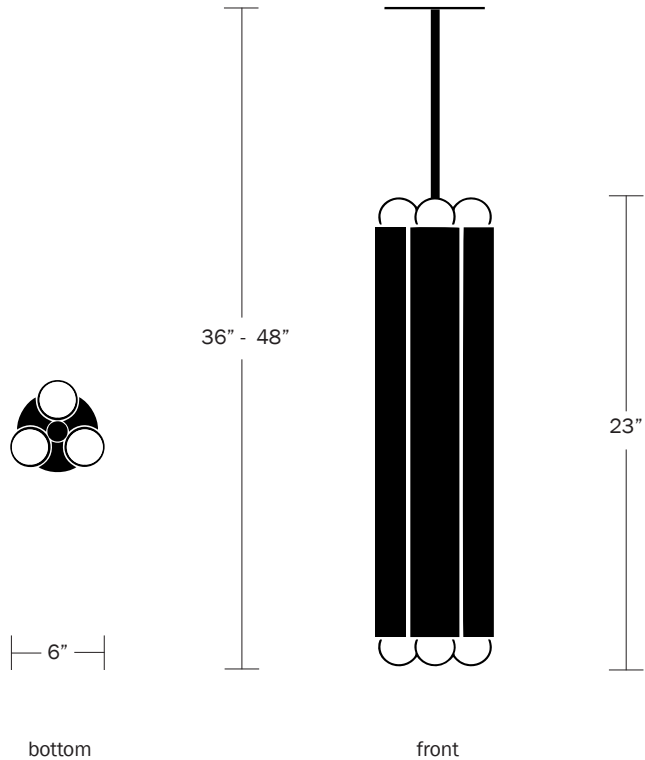

### Hardware Finish

### Dimensions

Medium - 36"  
Large - 48"  
Fixture Length - 23"  
Width - 5"

### Weight

15 lbs

### Lamp

25 Watt Incandescent Max  
(6) 5W Dimmable LED Bulb Included  
2" Diameter With Porcelain Finish  
40 Watt Equivalent  
1,950 Total Lumens  
2700K Color Temperature  
Bulb Life 30,000 Hours  
110/120V, E12  
220/240V, E14  
UL/CE Listed  
Damp Rated Upon Request