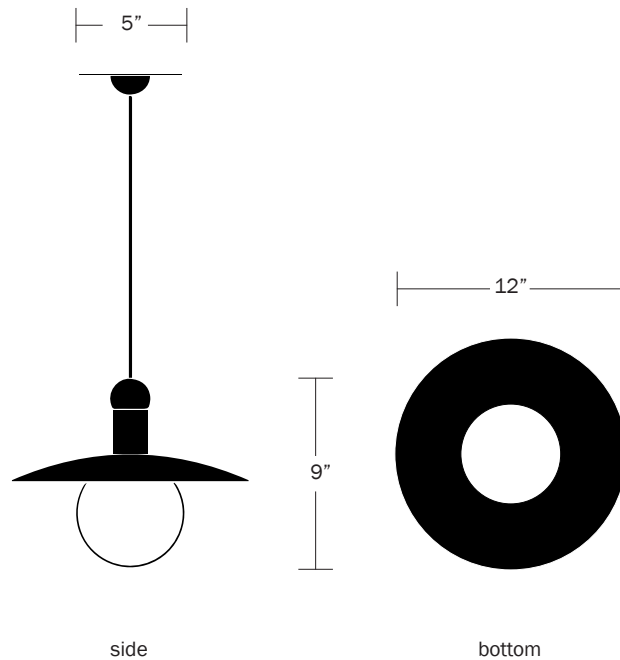

Finish Options

Hewn Brass
Brushed Nickel
Hand Finished Bronze
Beige Cloth Cord
Black Cloth Cord

Dimensions

Cord Length - 8'
Diameter - 12"
Canopy Diameter - 5"
Height Including Bulb - 9"

Weight

8 lbs

Lamp

60 Watt Incandescent Max
8W Dim to Warm LED Bulb Included
5.9" Diameter With Porcelain Finish
60 Watt Incandescent Equivalent
680 Total Lumens
2000K - 2800 Color Temperature
Bulb Life 15,000 Hours
110/120V, E26
220/240V, E27
UL/CE Listed
Damp Rated Upon Request