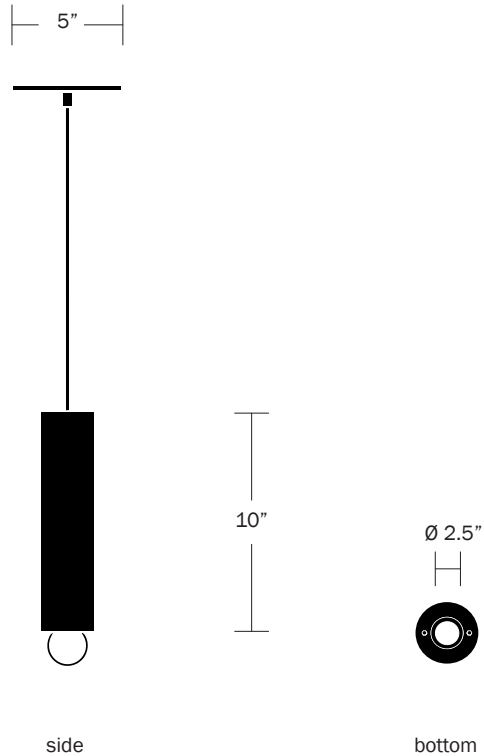

Finish Options

Natural Oak
Oxidized Oak
Painted White
Painted Yellow
Painted Gray
Beige Cloth Cord
Black Cloth Cord

Hardware Finish

Hewn Brass
Blackened Steel

Dimensions

Cord Length - 8'
Cylinder Height - 10"
Cylinder Diameter - 2.5"
Canopy Diameter - 5"
Overall Height - 12"

Weight

6 lbs

Lamp

25 Watt Incandescent Max
5W Dimmable LED Bulb Included
2" Diameter With Porcelain Finish
40 Watt Equivalent
325 Lumens
2700K Color Temperature
Bulb Life 30,000 Hours
110/120V, E12
220/240V, E14
UL/CE Listed
Damp Rated Upon Request