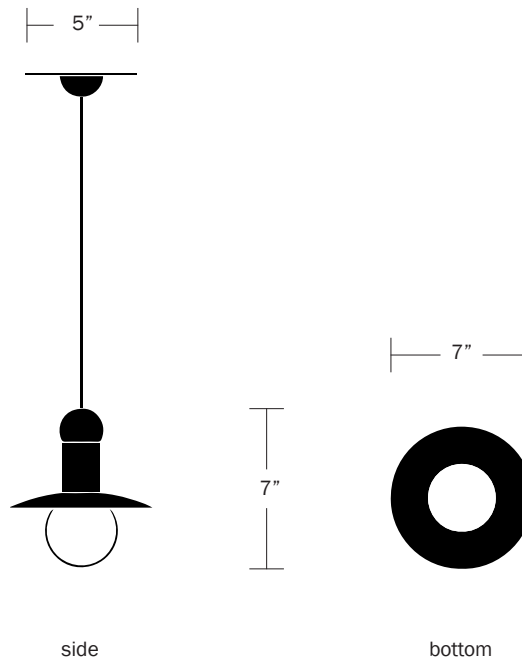

hardwired

Description

The ORBIT CORD PENDANT positions a single glowing bulb against a stationary radiant dish, exploring the scale and illumination of an early American candle via the form of a traditional down-light pendant. With rotund details, each pendant provides a captivating glow. Available in Hewn Brass, Brushed Nickel, or Hand Finished Bronze. Made in the USA. UL Listed. Damp Rated upon request.

Finish Options

- Hewn Brass
- Brushed Nickel
- Hand Finished Bronze
- Beige Cloth Cord
- Black Cloth Cord

Dimensions

- Cord Length - 8'
- Diameter - 7"
- Canopy Diameter - 5"
- Height Including Bulb - 7"

Weight

5 lbs

Lamp

- 60 Watt Incandescent Max
- 6W Dimmable LED Bulb Included
- 3" Diameter With Porcelain Finish
- 50 Watt Equivalent
- 540 Lumens
- 2700K Color Temperature
- Bulb Life 30,000 Hours
- 110/120V, E26
- 220/240V, E27
- UL/CE Listed
- Damp Rated Upon Request