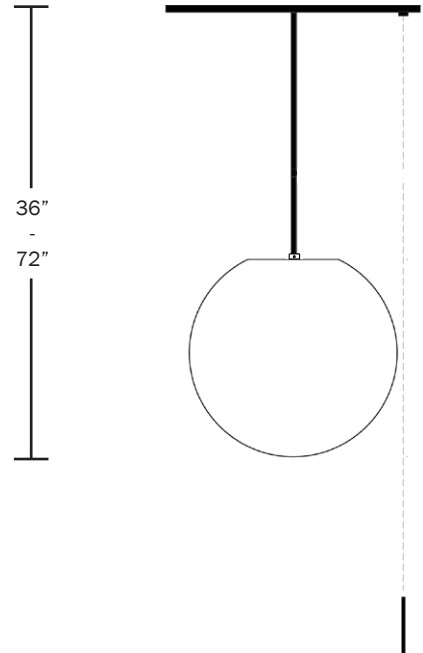

hardwired

Description

The Signal Globe is the largest piece in the collection, composed of a monumental sphere suspended by a delicate armature.

A hand blown glass globe reflects onto a luminous canopy. A pull chain gives the piece a jewel-like presence.

Made in the USA. UL Listed.

Materials

Hand blown glass globe with a sandblasted finish. Hewn Brass, Bronze or Nickel with Matching Pull Chain

Dimensions

Globe - 14"
Canopy - 18"
Small - 36"
Medium - 48"
Large - 72"

Weight

25 lbs

Lamp

60 Watt Max
6W Dimmable Bulb Included
540 Lumens
50 Watt Equivalent
2700K Color Temperature
Bulb Life 30,000 Hours
110/120V, E26
220/240V, E27
UL / CE Approved

front

side

WORKSTEAD