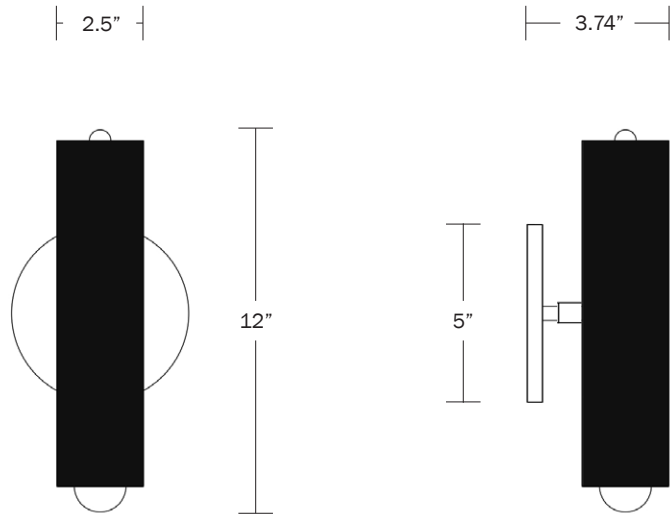

Finish Options

Natural Oak
Oxidized Ash
Painted White
Hewn Brass
Blackened Steel

Dimensions

Cylinder Height - 10"
Overall Height - 12"
Cylinder Diameter - 2.5"
Backplate Diameter - 5"
Depth - 3.75"
ADA Compliant

Weight

6 lbs

Lamp

25 Watt Incandescent Max
5W Dimmable LED Bulb Included
2" Diameter With Porcelain Finish
40 Watt Equivalent
325 Lumens
2700K Color Temperature
Bulb Life 30,000 Hours
110/120V, E12
220/240V, E14
UL/CE Listed
Damp Rated Upon Request