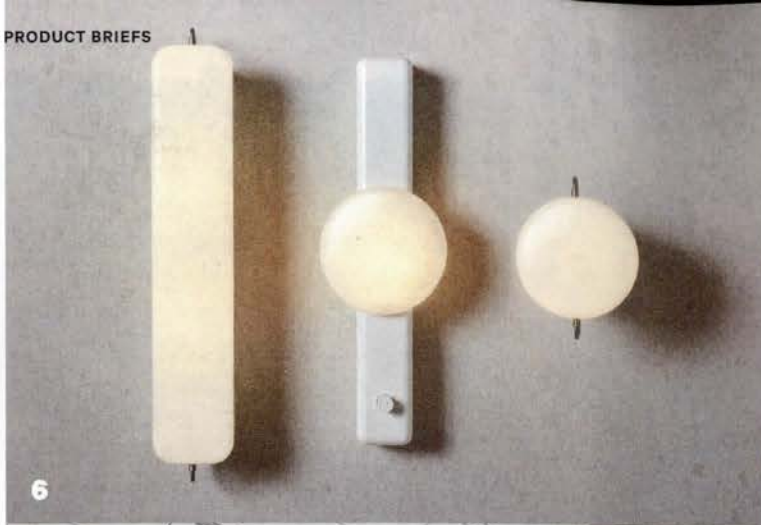

6

8. Delta Lighting: Superloop Collection
The new Superloop family collection allows elaborate solutions for an original lighting set-up by combining multiple circles of light in different diameters that can be hung horizontally for a decorative effect or vertically as a statement from the ceiling.
deltalight.us

8

7

6. Workstead: PARK Collection

The PARK Collection of lighting by Workstead is inspired by the pre-war architecture surrounding Prospect Park in Brooklyn, New York, that echoes the softened interior architectural forms developed for the building and incorporates three opal milk glass fixtures—a corridor sconce, bath sconce, and powder sconce. Available in Bone White Enamel and Black Enamel, the lighting fixtures are produced by the Urban Electric Company.

workstead.com

7. USAI Lighting: Trimless Acoustical Lighting

Building on its existing partnership with Armstrong Ceiling Solutions, USAI Lighting offers a trimless lighting solution for acoustical ceiling tiles. This lighting features Armstrong's most popular ceiling tiles, pre-cut to work with USAI Lighting's high-quality architectural LED light fixtures. This new fixture has also undergone rigorous seismic testing and is now seismically rated for use in the most intense earthquake zones. Available in BeveLED Mini and BeveLED 2.2 in round and square, downlight, adjustable, and wallwash, to accommodate every conceivable lighting need in a commercial space.

usallighting.com

Seating with Style

explore our collections at www.emuamericas.com
emuamericas llc 800.726.0368

60 years of manufacturing experience in outdoor furniture.
"Made in Italy" at its best.