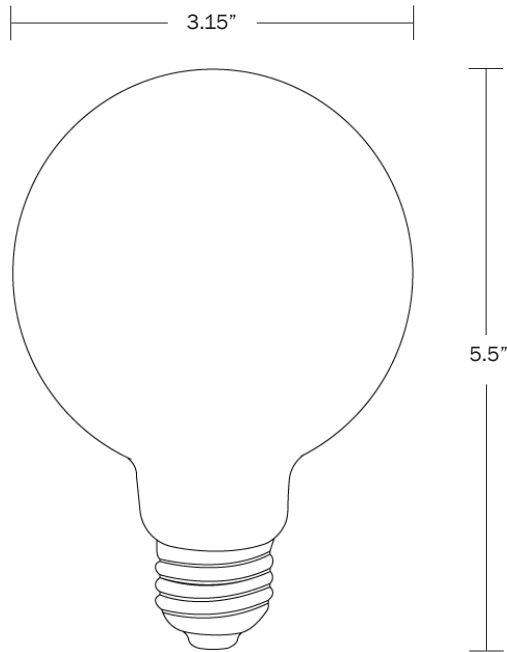

Materials

Brass Cap
Matte White Glass

Lamp

6 Watt
540 Lumens
2700K360° Beam Angle
0.152 lbs
23°F - 104°F Working Temperature
Instant Warm Up Time
3 Year Warranty

Input Voltage

110/120V, E26 Base
220/240V E27 Base

Performance

CRI (Color Rendering Index) - 95
Luminaire Circuits Per Watt (LM/W) - 90
Power Factor - 0.9

Dimming

Dimmable
Leading & Trailing Edge

Recommended Dimmer

Lutron - Diva DVELV-300P-XX (US)
Varilight - V-pro JXP401 (EU)