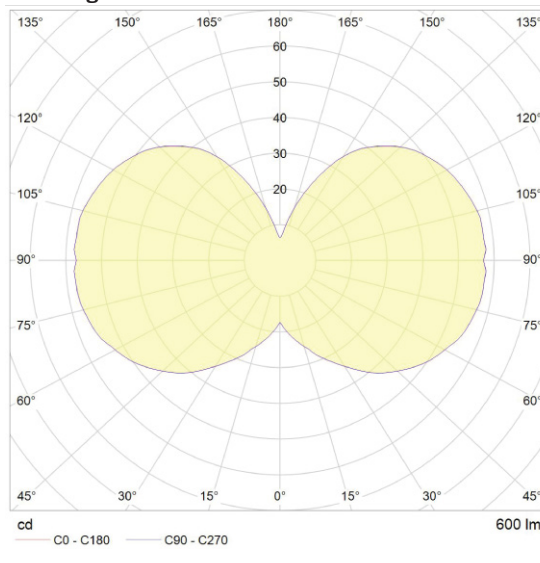

Polar Diagram