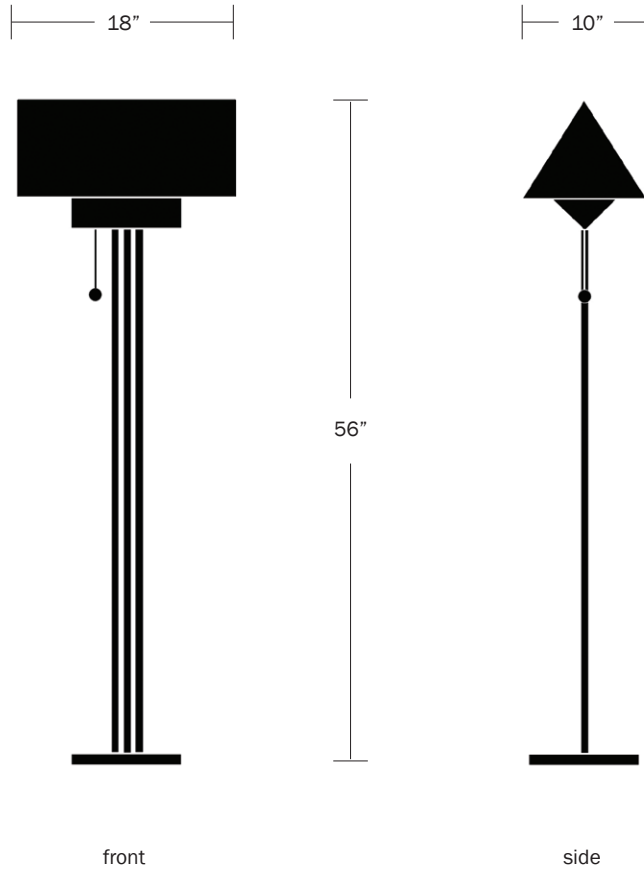

WORKSTEAD

GABLE FLOOR LAMP
brushed nickel

WORKSTEAD

GABLE FLOOR LAMP

plug-in

Description

The GABLE FLOOR LAMP references modern and post-modern architectural forms to create a bold, graphic geometry. GABLE emits a delicate luminosity, highlighting its sculptural presence. Suitable for use as accent lighting in residential and hospitality settings.

Finish Options

Hewn Brass
Brushed Nickel
Industrial Black

Dimensions

Overall Height - 56"
Width - 18"
Depth - 10"
Length of Pull - 6"

Weight

20 lbs

Lamp

60 Watt Incandescent Max Per Socket
(2) 5W Dimmable LED Bulbs Included
2" Diameter with Porcelain Finish
650 Total Lumens
40 Watt Equivalent Each
2700K Color Temperature
Bulb Life 30,000 Hours
110/120V, E12
220/240V, E14
UL/CE Listed
Damp Rated Upon Request