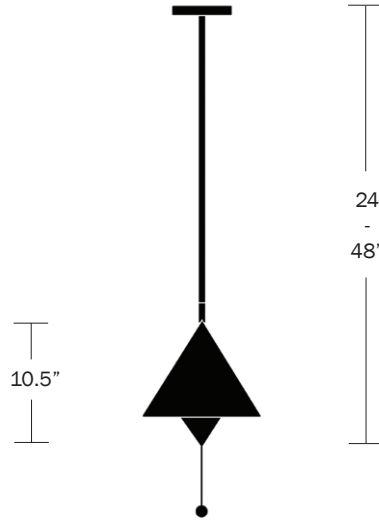

WORKSTEAD

GABLE PENDANT

hardwired

Description

The GABLE PENDANT references modern and post-modern architectural forms to create a bold, graphic geometry. GABLE emits a delicate luminosity, highlighting its sculptural presence. Suitable for use as accent lighting over a variety of table, counter, or bar top settings.

Finish Options

Hewn Brass
Brushed Nickel
Industrial Black

Dimensions

Small - 24"
Medium - 36"
Large - 48"
Width - 48"
Depth - 10"
Canopy Diameter - 5"
Pull Chain Length - 6"
Custom Heights Available Upon Request

Weight

45 lbs

Lamp

60 Watt Incandescent Max
(2) 12W Non-Dimmable LED Bulbs Included
4" Light Rod
2200 Total Lumens
100 Watt Equivalent Each
2700K Color Temperature
30,000 Hours
110/120V, E12
220/240V, E14
UL/CE Listed
Damp Rated Upon Request