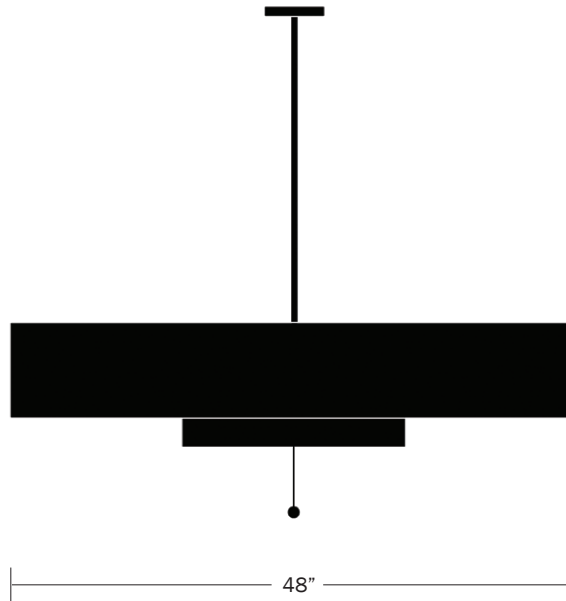

### Dimensions

Small - 24"  
Medium - 36"  
Large - 48"  
Width - 48"  
Depth - 10"  
Canopy Diameter - 5"  
Pull Chain Length - 6"  
Custom Heights Available Upon Request

### Weight

45 lbs

side

front