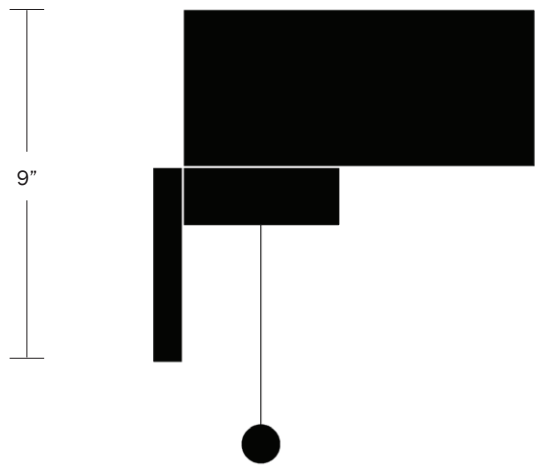

WORKSTEAD

GABLE SCONCE

hardwired

Description

The GABLE SCONCE references modern and post-modern architectural forms to create a bold, graphic geometry. GABLE emits a delicate luminosity, highlighting its sculptural presence. Suitable for use as accent lighting across a broad range of residential and hospitality applications.

Finish Options

Hewn Brass
Brushed Nickel
Industrial Black

Dimensions

Overall Height - 9"
Depth - 11"
Width - 5"
Length of Pull - 6"

Weight

10 lbs

Lamp

60 Watt Incandescent Max
12W Non-Dimmable LED Bulb Included
4" Light Rod
1100 Lumens
100 Watt Equivalent
2700K Color Temperature
30,000 Hours
110/120V, E12
220/240V, E14
UL/CE Listed
Damp Rated Upon Request

5"

front

11"