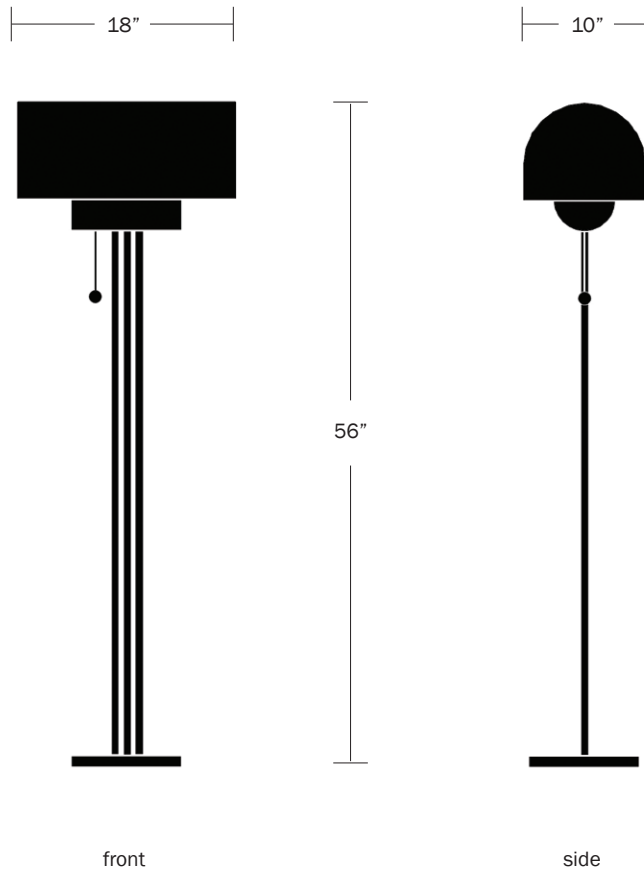

WORKSTEAD

VAULT FLOOR LAMP
brushed nickel

WORKSTEAD

VAULT FLOOR LAMP

plug-in

Description

The VAULT FLOOR LAMP takes its cues from celebrated modernist forms, channeling the grandeur of the architectural vault. The fixture emits a delicate luminosity, highlighting its sculptural presence. Suitable for use as accent lighting for residential and hospitality settings.

Finish Options

Hewn Brass
Brushed Nickel
Industrial Black

Dimensions

Overall Height - 56"
Width - 18"
Depth - 10"
Length of Pull - 6"

Weight

20 lbs

Lamp

60 Watt Incandescent Max Per Socket
(2) 5W Dimmable LED Bulbs Included
2" Diameter with Porcelain Finish
650 Total Lumens
40 Watt Equivalent Each
2700K Color Temperature
Bulb Life 30,000 Hours
110/120V, E12
220/240V, E14
UL/CE Listed
Damp Rated Upon Request