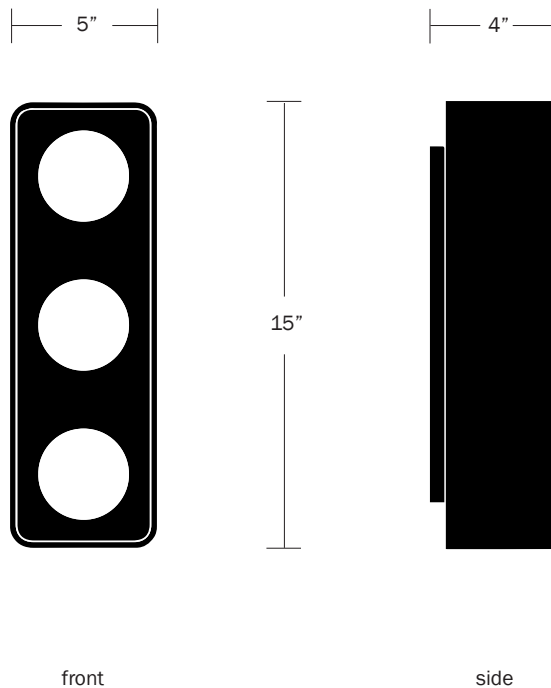

The BRICK III is a modern interpretation of the classic vanity sconce, celebrating the dialogue between the handmade and the serial. A cast earthenware base hand-glazed in soft white frames a trio of matte opal globes, suggesting a hollowed brick cradling neotenic forms. The ADA compliant sconce can be mounted vertically or horizontally for a flattering, luminous glow. Made in the USA. UL Listed. Damp Rated upon request.

Body Finish

Glazed White

Hardware Finish

White Enamel

Dimensions

Overall Height - 15"
Width - 5"
Depth - 4"

Weight

10 lbs

Lamp

10 Watt LED Max
2.5 Watt Dimmable
Mini-Candelabra LED Included
35 Watt Equivalent
750 Lumens
2700K Color Temperature
Bulb Life 25,000 Hours
90+ CRI
110/120V, E12
220/240V, E14
UL/CE Listed
Damp Rated Upon Request