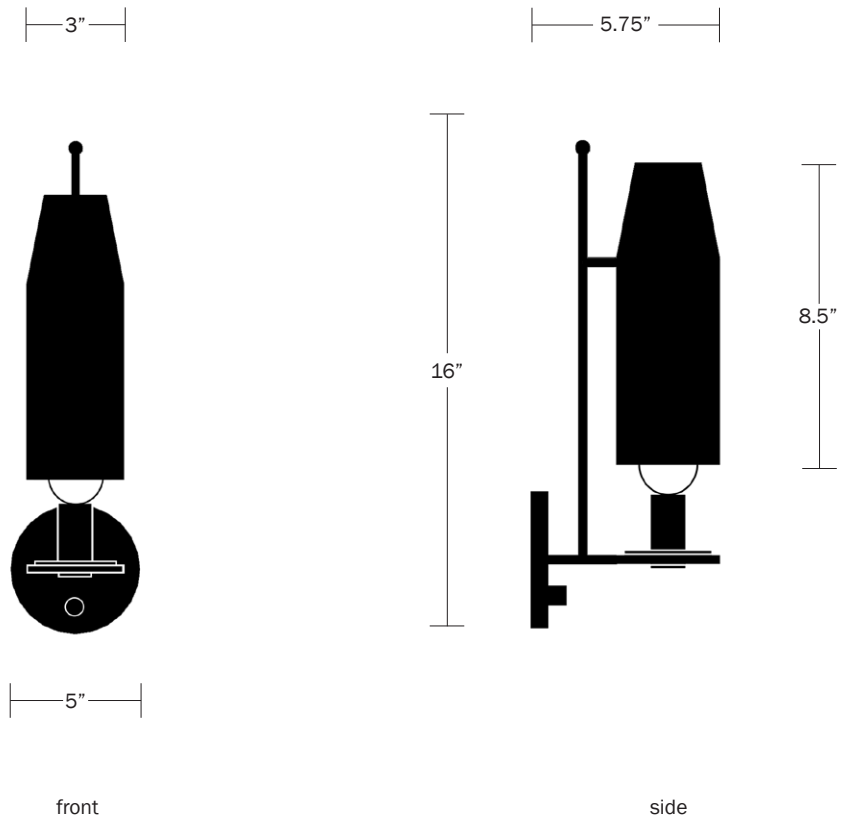

hardwired

Description

The CHAMBER SCONCE features an adjustable metal shade that conceals or reveals light by degree. Composed of square brass tubing supporting a sculptural shroud, the fixture is suitable for myriad applications given its adaptable nature. Features an integrated dimmer knob. Made in the USA. UL Listed. Damp Rated upon request.

Finish Options

Hewn Brass
Hand Finished Bronze
Brushed Nickel

Dimensions

Overall Height - 16"
Depth - 5.75"
Width - 5"
Diameter of Shroud - 3"

Weight

10 lbs

Lamp

60 Watt Incandescent Max
5W Dimmable LED Bulb Included
2" Diameter With Porcelain Finish
40 Watt Equivalent
325 Lumens
2700K Color Temperature
Bulb Life 30,000 Hours
110/120V, E12
220/240V, E14
UL/CE Listed
Damp Rated Upon Request

5"

front

5.75"

16"

8.5"

side

WORKSTEAD