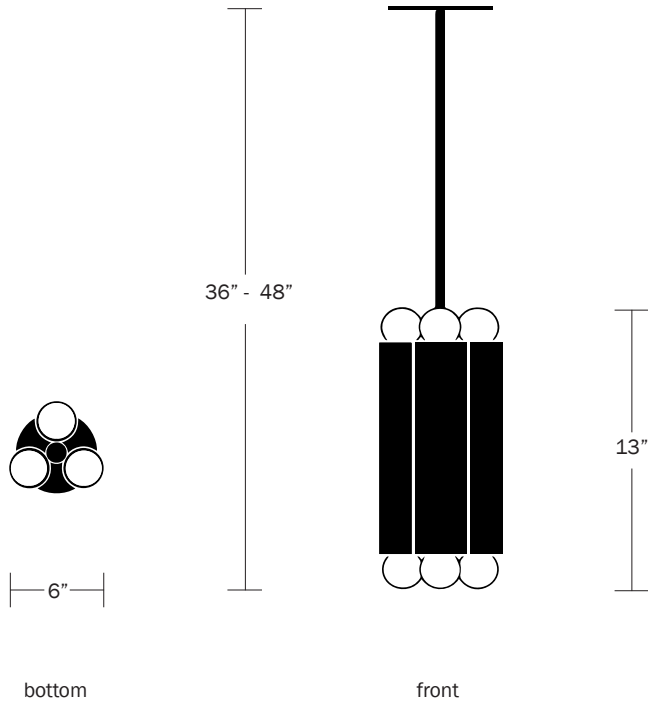

### Dimensions

Medium - 36"  
Large - 48"  
Fixture Length -13"  
Width - 6"

### Weight

10 lbs

### Lamp

25 Watt Incandescent Max  
(6) 5W Dimmable LED Bulb Included  
2" Diameter With Porcelain Finish  
40 Watt Equivalent  
1,950 Total Lumens  
2700K Color Temperature  
Bulb Life 30,000 Hours  
110/120V, E12  
220/240V, E14  
UL/CE Listed  
Damp Rated Upon Request