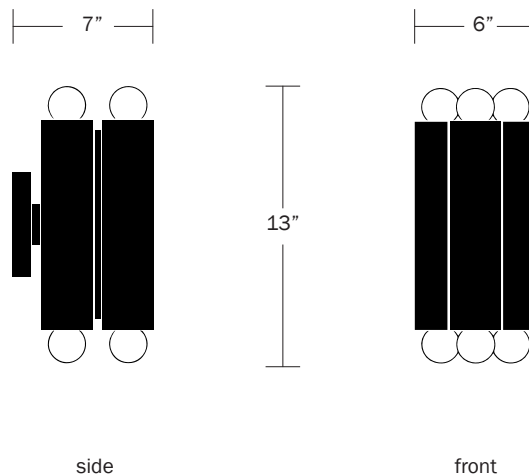

WORKSTEAD

COLUMN SCONCE SMALL
natural oak

WORKSTEAD

COLUMN SCONCE SMALL

hardwired

Description

The COLUMN SCONCE explores the singular, slender form of an architectural column. Mounted to a wall, the sconce is a modern interpretation of the primordial torch, casting light above and below. Available in Natural or Oxidized Oak. Made in the USA. UL Listed. Damp Rated upon request.

Body Finish

Natural Oak
Oxidized Oak
Painted White
Painted Yellow
Painted Gray

Hardware Finish

Hewn Brass
Blackened Steel
Brushed Nickel

Dimensions

Overall Height - 13"
Depth - 7"
Backplate Diameter - 5"

Weight

10 lbs

Lamp

25 Watt Incandescent Max
(6) 5W Dimmable LED Bulb Included
2" Diameter With Porcelain Finish
40 Watt Equivalent
1,950 Total Lumens
2700K Color Temperature
Bulb Life 30,000 Hours
110/120V, E12
220/240V, E14
UL/CE Listed
Damp Rated Upon Request