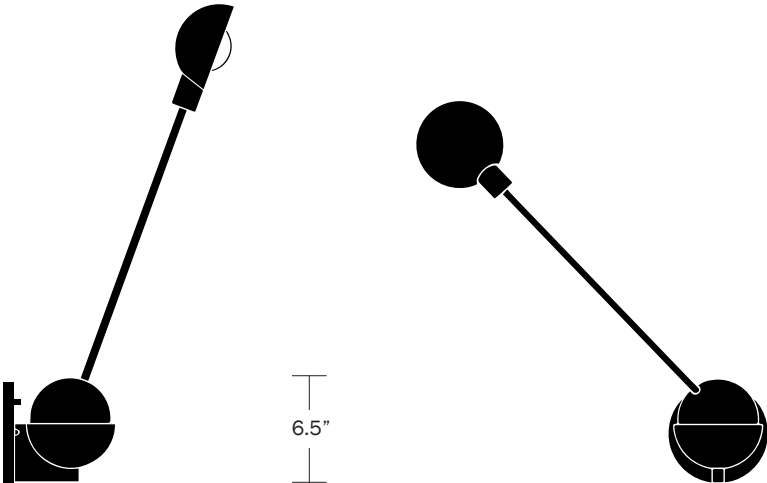

TASK distills the concept of task lighting into its fundamental parts - fulcrum, armature, and lamp. A sequence of concentric spheres are calibrated for physical and visual balance. The rotund, cannonball-like base allows the arm to glide up-and-down or side-to-side, while the shade can be pivoted for diffused or directional light. Featuring an integrated dimmer knob. Also available as a plug-in. Made in the USA. UL Listed. Damp Rated upon request.

Finish

Industrial Black

Dimensions

Overall Length - 32"
Backplate Diameter - 6.5"
Shade Diameter - 5.5"
Optional Cord - 10'

Weight

8 lbs

Lamp

60 Watt Incandescent Max
6W Dimmable LED Bulb Included
3" Diameter With Porcelain Finish
50 Watt Equivalent
540 Lumens
2700K Color Temperature
Bulb Life 30,000 Hours
110/120V, E26
220/240V, E27
UL/CE Listed
Damp Rated Upon Request

side

front

32"

WORKSTEAD