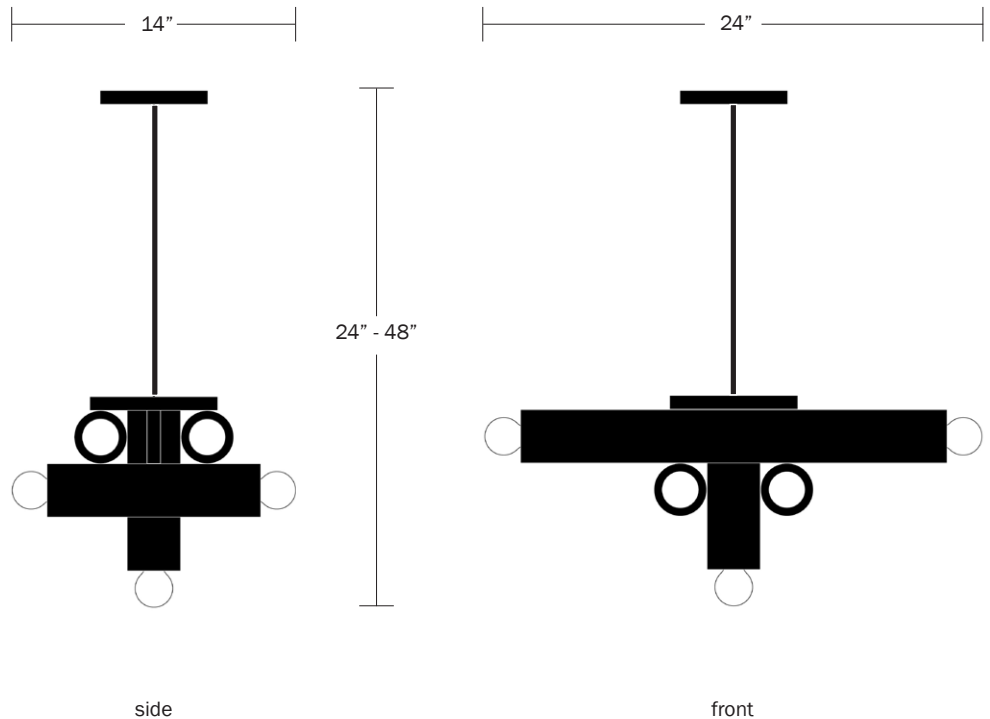

Description

The HIEROGLYPH PENDANT is composed of nested wood cylinders - the foundational elements of our popular and versatile LODGE collection. The 9-bulb fixture makes a striking luminous statement, referencing essential abstract forms of the De Stijl movement, as well as the figurative language from which it takes its name. Available with a fixed metal rod in three standard overall heights. Custom heights available. Made in the USA. UL Listed. Damp Rated upon request.

Finish Options

- Natural Oak
- Oxidized Oak
- Painted White
- Painted Gray
- Painted Yellow
- Hewn Brass
- Hand Finished Bronze
- Brushed Nickel

Dimensions

- Rod Option - Small - 24"
- Medium - 36"
- Large - 48"
- Rod Diameter - 1/2"
- Depth - 14"
- Width - 24"
- Canopy Diameter - 5"
- Custom Heights Available

Weight

20 lbs

Lamp

- 25 Watt Incandescent Max Per Socket
- 5W Dimmable LED Bulbs Included
- 2" Diameter With Porcelain Finish
- 40 Watt Equivalent
- 2,475 Total Lumens
- 2700K Color Temperature
- Bulb Life 30,000 Hours
- 110/120V, E12
- 220/240V, E14
- UL/CE Listed
- Damp Rated Upon Request