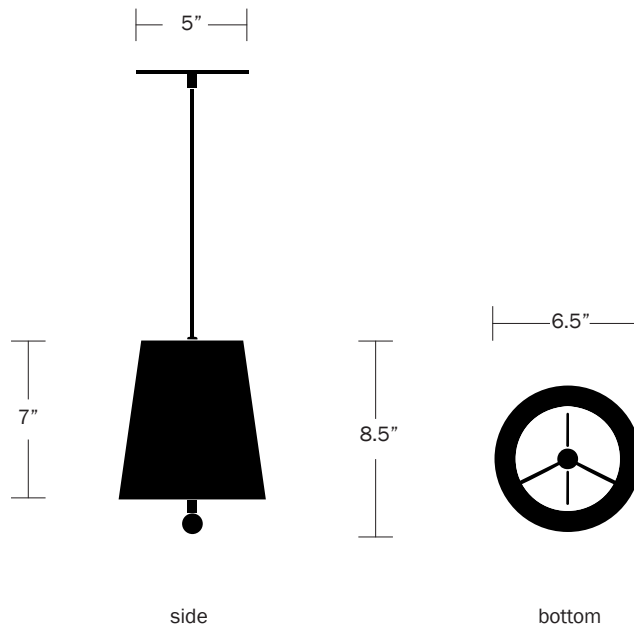

WORKSTEAD

HOUSE CORD PENDANT SMALL
hewn brass

WORKSTEAD

HOUSE CORD PENDANT SMALL

hardwired

Description

The HOUSE CORD PENDANT SMALL is a diminutive take on a classic shaded pendant form. Perfectly scaled to make a subtle yet impactful statement, the pendant combines a modern drop-cord function with this iconic traditional form.

Natural Linen
Hewn Brass
Beige Cloth Cord

Dimensions

Cord Length - 8"
Shade Height - 7"
Shade Top Diameter - 4.5"
Shade Bottom Diameter - 6.5"
Backplate Diameter - 5"
Overall Fixture Height - 8.5"

Weight

5 lbs

Lamp

60 Watt Incandescent Max
5W Dimmable LED Bulb Included
2" Diameter With Porcelain Finish
40 Watt Equivalent
325 Lumens
2700K Color Temperature
Bulb Life 30,000 Hours
110/120V, E12
220/240V, E14
UL/CE Listed
Damp Rated Upon Request