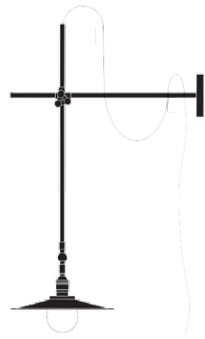

WORKSTEAD

WALL LAMP
plug-in

WORKSTEAD

WALL LAMP

plug-in

Description

The Wall Lamp is the simplest yet most adjustable of all the fixtures in the Workstead line. It can be utilized as a wall sconce, reading lamp, ceiling washer, or even a task light. Complemented by a black shade, the lamp is an elegant and flexible frame for a single bulb.

Materials

Powder-coated and cast brass with a black cloth pulley cord.

Dimensions

Fixed Arm - 18"
Adjustable Arm - 24"
Shade - 10"
Canopy - 5 $\frac{1}{2}$ "
Cord - 10'-0"

Weight

5 lbs

Lamp

60 Watt Max
6W Dimmable LED bulb included
540 Lumens
50 Watt Equivalent
2700K Color Temperature
Bulb Life 30,000 Hours
110/120V, E26
220/240, E27
UL / CE Approved

side

25"

front

side

front

WORKSTEAD