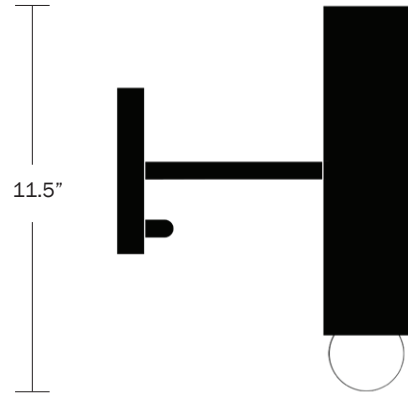

Finish Options

- Natural Oak
- Oxidized Oak
- Painted White
- Painted Yellow
- Painted Gray
- Hewn Brass
- Blackened Steel

Dimensions

- Cylinder Height - 10"
- Overall Height - 11.5"
- Cylinder Diameter - 2.5"
- Canopy Diameter - 5"

Weight

8 lbs

Lamp

- 25 Watt Incandescent Max
- 5W Dimmable LED Bulb Included
- 2" Diameter With Porcelain Finish
- 40 Watt Equivalent
- 325 Lumens
- 2700K Color Temperature
- Bulb Life 30,000 Hours
- 110/120V, E12
- 220/240V, E14
- UL/CE Listed
- Damp Rated Upon Request

2.5"

8"

front

side

WORKSTEAD