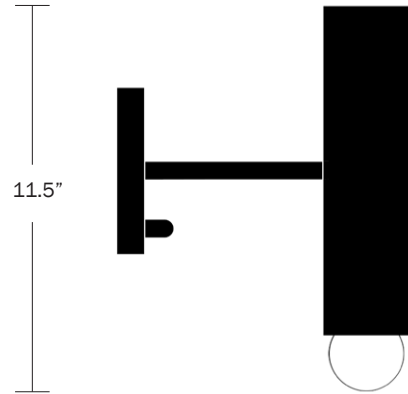

Finish Options

- Natural Oak
- Oxidized Oak
- Painted White
- Painted Yellow
- Painted Gray
- Hewn Brass
- Hand Finished Bronze

Dimensions

- Cylinder Height - 10"
- Overall Height - 11.5"
- Cylinder Diameter - 2.5"
- Canopy Diameter - 5"

Weight

8 lbs

Lamp

- 25 Watt Incandescent Max
- 5W Dimmable LED Bulb Included
- 2" Diameter With Porcelain Finish
- 40 Watt Equivalent
- 325 Lumens
- 2700K Color Temperature
- Bulb Life 30,000 Hours
- 110/120V, E12
- 220/240V, E14
- UL/CE Listed
- Damp Rated Upon Request

2.5"

8"

front

side

WORKSTEAD