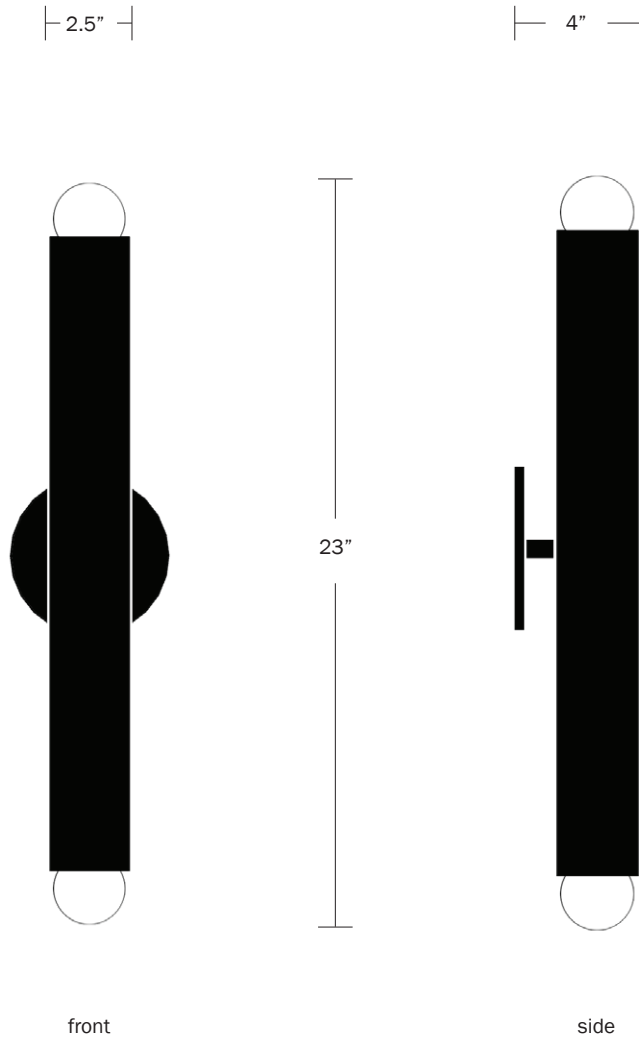

The LODGE LINEAR SCONCE is an elongated vertical gesture capped at each end by a porcelain LED bulb. A lithe but powerful presence makes this fixture ideal for use in a vanity or hallway. Made in the USA. UL Listed. Damp Rated upon request.

Finish Options

- Natural Oak
- Oxidized Oak
- Painted White
- Painted Yellow
- Painted Gray
- Hewn Brass
- Blackened Steel

Dimensions

- ADA Compliant
- Cylinder Height - 20"
- Overall Height - 23"
- Cylinder Diameter - 2.5"
- Canopy Diameter - 5"

Weight

8 lbs

Lamp

- 25 Watt Incandescent Max
- 5W Dimmable LED Bulb Included
- 2" Diameter With Porcelain Finish
- 40 Watt Equivalent
- 650 Total Lumens
- 2700K Color Temperature
- Bulb Life 30,000 Hours
- 110/120V, E12
- 220/240V, E14
- UL/CE Listed
- Damp Rated Upon Request