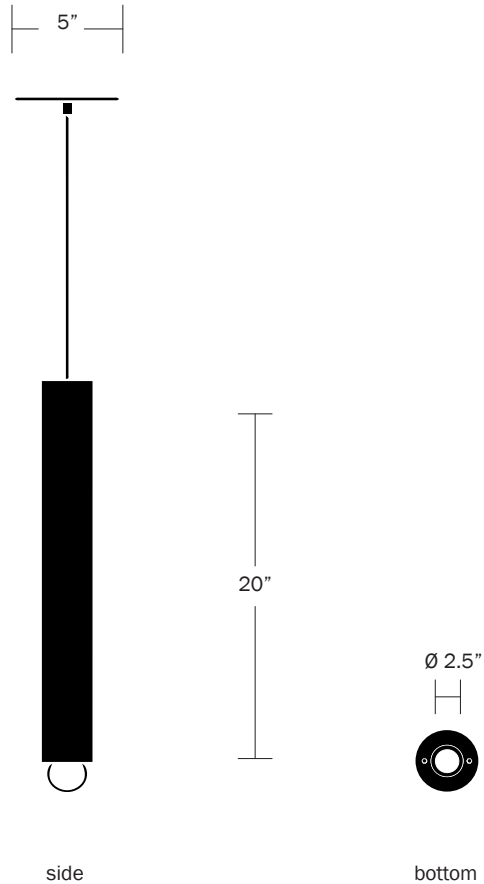

Finish Options

Natural Oak
Oxidized Oak
Painted White
Painted Yellow
Painted Gray
Beige Cloth Cord
Black Cloth Cord

Hardware Finish

Hewn Brass
Blackened Steel

Dimensions

Cord Length - 8'
Cylinder Height - 20"
Cylinder Diameter - 2.5"
Canopy Diameter - 5"
Overall Height - 21.5"

Weight

8 lbs

Lamp

25 Watt Incandescent Max
5W Dimmable LED Bulb Included
2" Diameter With Porcelain Finish
40 Watt Equivalent
325 Lumens
2700K Color Temperature
Bulb Life 30,000 Hours
110/120V, E12
220/240V, E14
UL/CE Listed
Damp Rated Upon Request