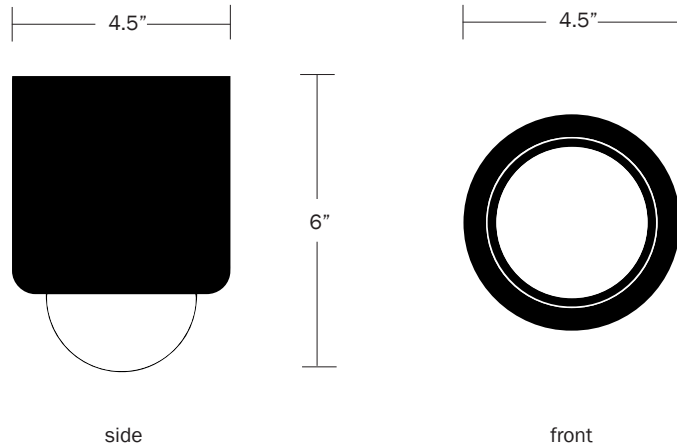

WORKSTEAD

PARK IV

hardwired

Description

The PARK IV references porcelain fixtures of the pre-war period with a gently arched base curving lyrically into a hand-blown matte porcelain bulb. The most elemental of the PARK collection, the sleek fixture works equally well on ceilings and walls. Made in the USA. UL Listed. Damp Rated upon request.

Finish Options

White Enamel
Black Enamel
Brushed Aluminium

Dimensions

Overall Height - 6"
Diameter - 4.5"

Weight

8 lbs

Lamp

60 Watt Max
6W Dimmable LED bulb included
3" Diameter With Porcelain Finish
540 Lumens
50 Watt Equivalent
2700K Color Temperature
Bulb Life 30,000 Hours
110/120V, E26
220/240V, E27
UL / CE Listed
Damp Rated Upon Request