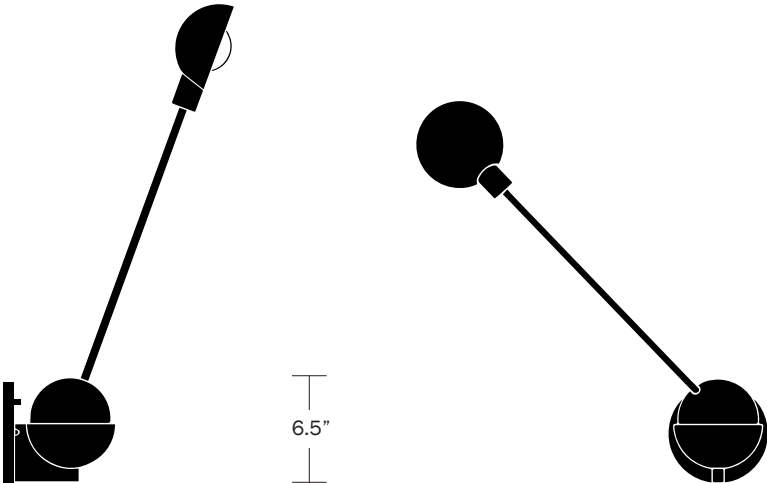

TASK distills the concept of task lighting into its fundamental parts - fulcrum, armature, and lamp. A sequence of concentric spheres are calibrated for physical and visual balance. The rotund, cannonball-like base allows the arm to glide up-and-down or side-to-side, while the shade can be pivoted for diffused or directional light. Featuring an integrated switch. Also available as a plug-in. Made in the USA. UL Listed. Damp Rated upon request.

Finish

Industrial Black

Dimensions

Overall Length - 32"
Backplate Diameter - 6.5"
Shade Diameter - 5.5"
Optional Cord - 10'

Weight

8 lbs

Lamp

60 Watt Incandescent Max
6W Dimmable LED Bulb Included
3" Diameter With Porcelain Finish
50 Watt Equivalent
540 Lumens
2700K Color Temperature
Bulb Life 30,000 Hours
110/120V, E26
220/240V, E27
UL/CE Listed
Damp Rated Upon Request

side

front

32"

WORKSTEAD