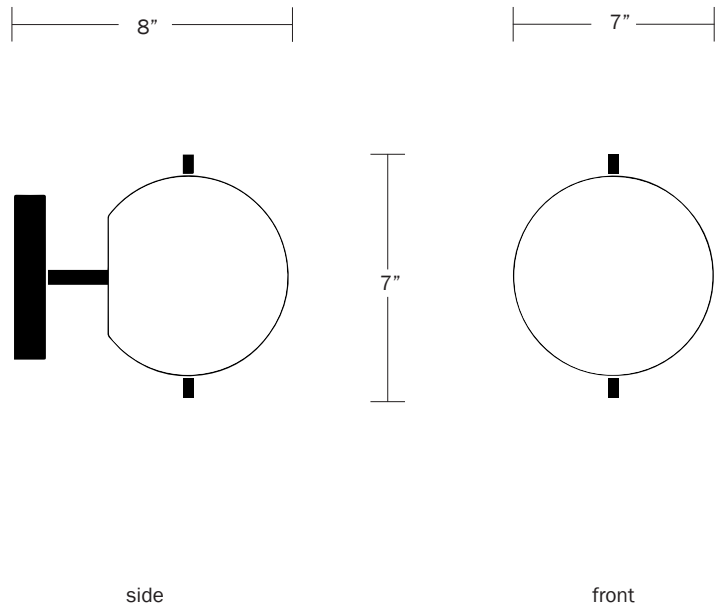

hardwired

Description

SIGNAL SOLO is our most streamlined addition to the SIGNAL collection, featuring a single hand blown glass globe that floats delicately off the wall or ceiling via a small brass post, held in place by a pair of metal pins. Made in the USA. UL Listed. Damp Rated upon request.

Finish Options

Hewn Brass
Brushed Nickel
Hand Finished Bronze

Dimensions

Overall Height - 7"
Globe Diameter - 6"
Depth - 8"
Backplate Diameter - 5"

Weight

6 lbs

Lamp

60 Watt Incandescent Max
5W Dimmable LED Bulb Included
2" Diameter With Porcelain Finish
40 Watt Equivalent
325 Lumens
2700K Color Temperature
Bulb Life 30,000 Hours
110/120V, E12
220/240V, E14
UL/CE Listed
Damp Rated Upon Request